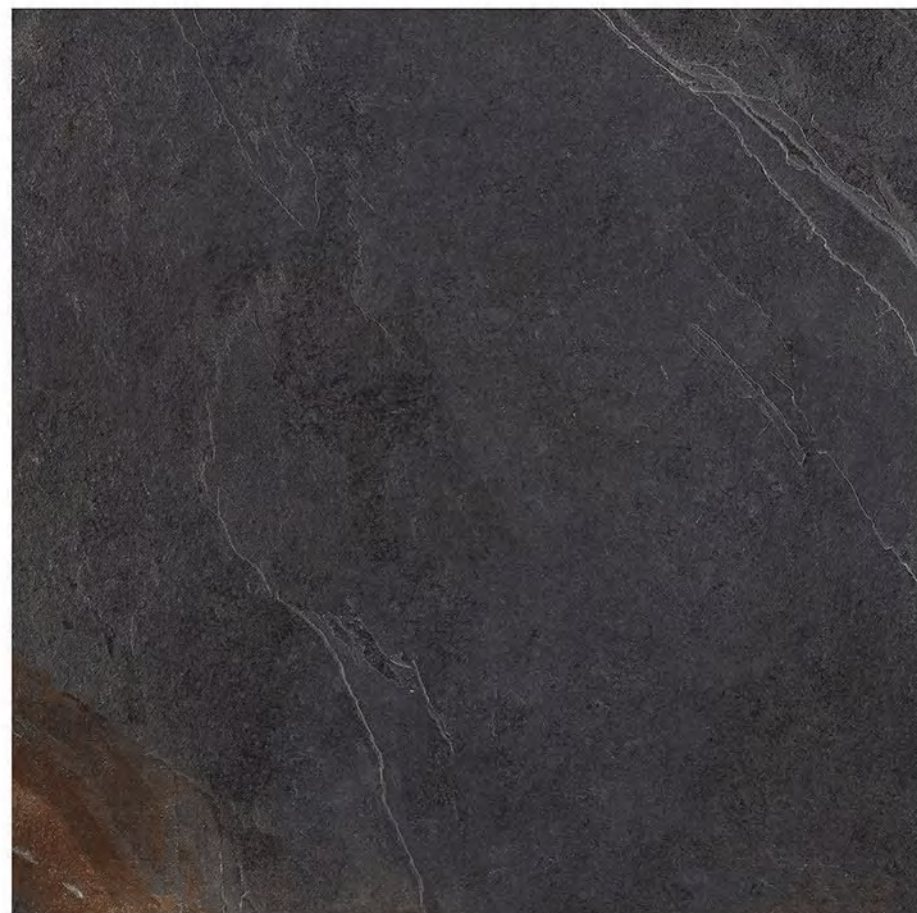

RODANO DARK

Glazed Vitrified Tiles

60x60cm / Matt Finish