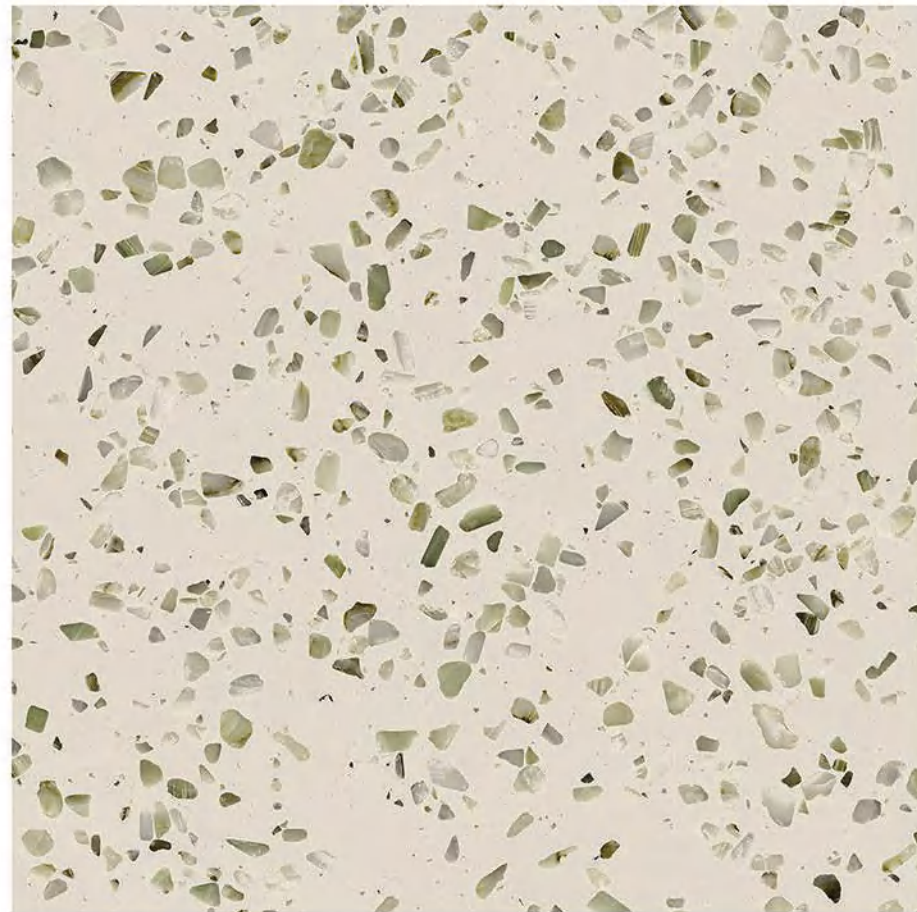

MOSAIC GREEN

Glazed Vitrified Tiles

60x60cm / Matt Finish