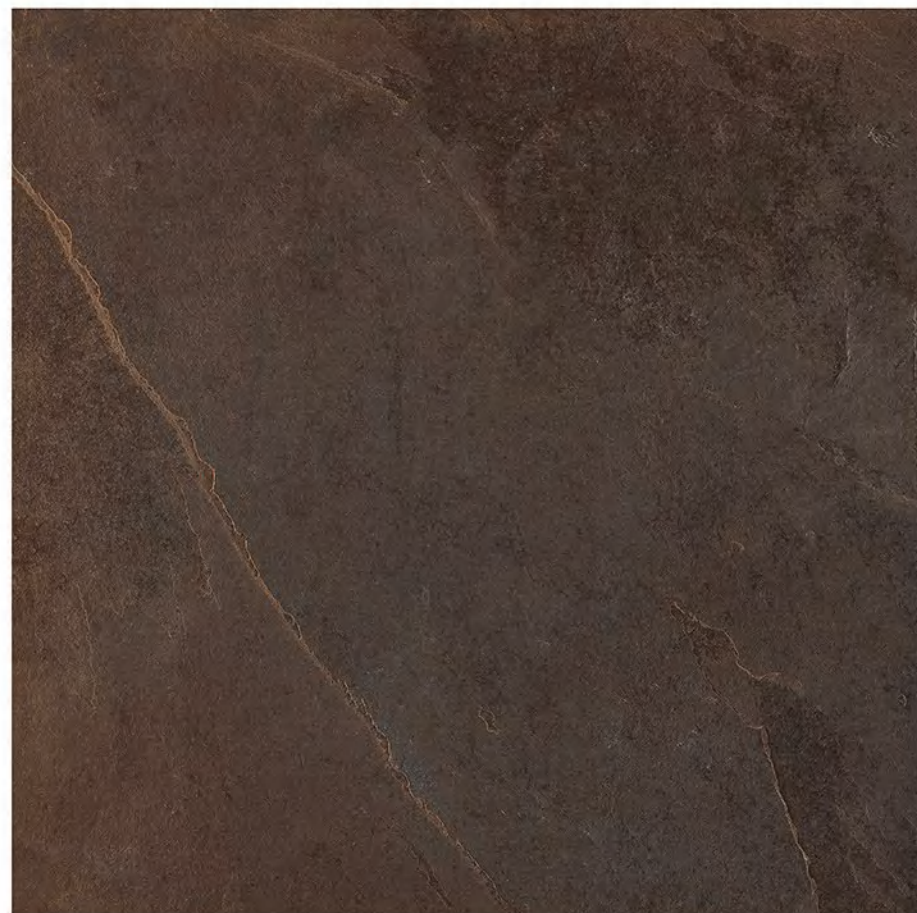

RODANO COTO

Glazed Vitrified Tiles

60x60cm / Matt Finish