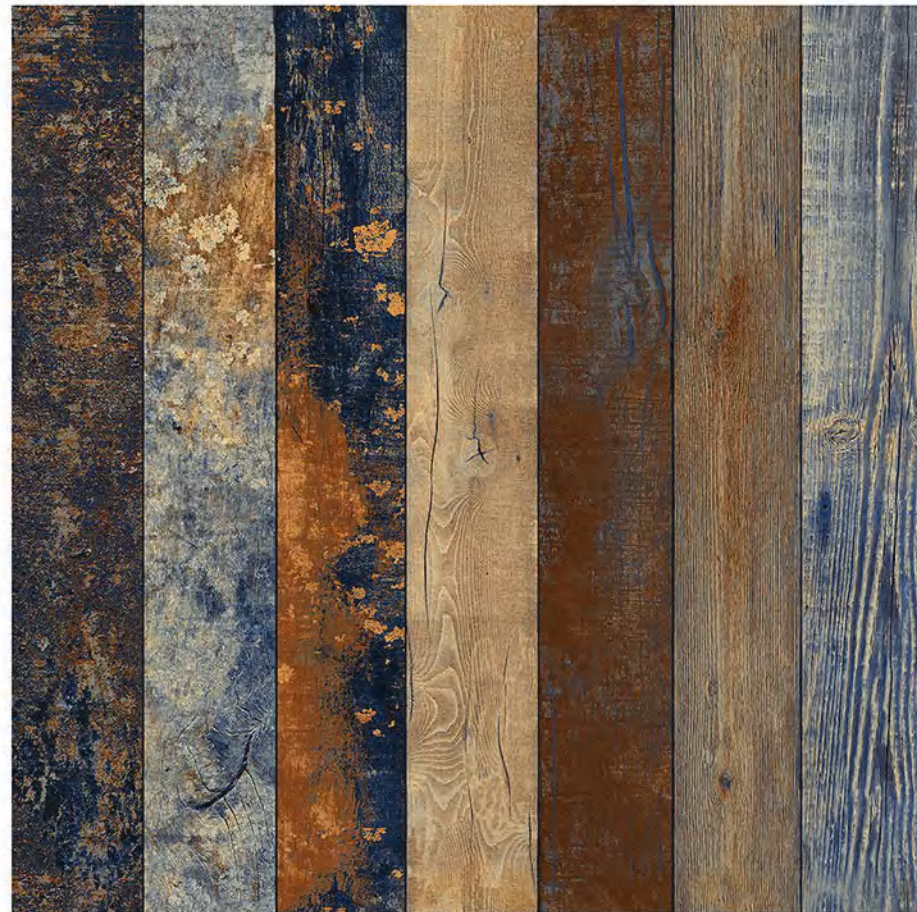

60x60cm / Matt Finish

BRUNEI IVORY

Glazed Vitrified Tiles

60x60cm / Matt Finish

DELAWARE BLUE

Glazed Vitrified Tiles

60x60cm / Matt Finish

DELAWARE BROWN