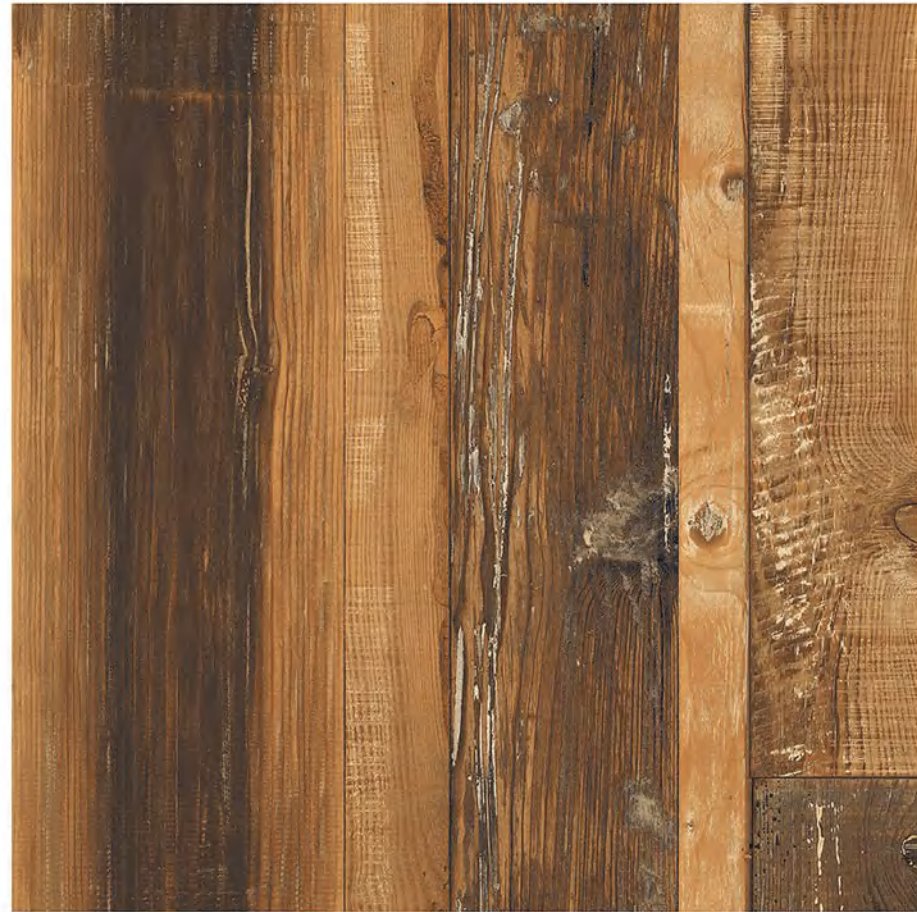

60x60cm / Matt Finish

FOREST BEIGE

Glazed Vitrified Tiles

60x60cm / Matt Finish

Benware[®]
— CERAMIK

INDUSTRIAL TRONCO

Glazed Vitrified Tiles

60x60cm / Matt Finish