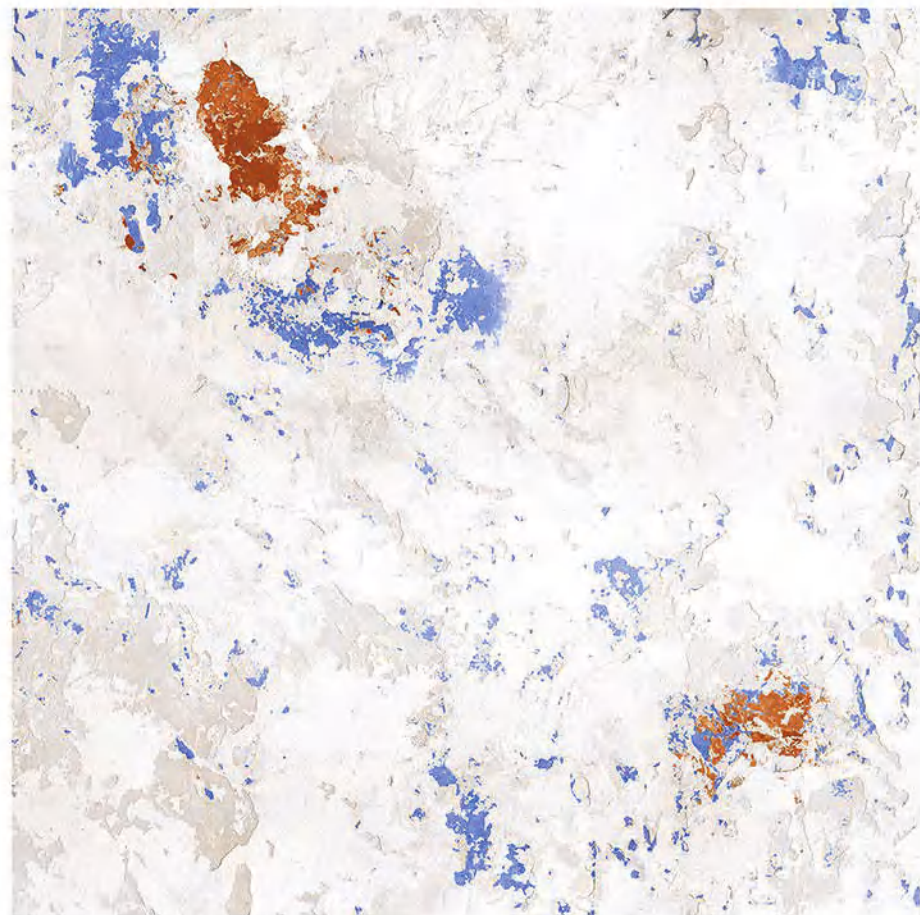

60x60cm / Matt Finish

WALNUT BIRCH

Glazed Vitrified Tiles

60x60cm / Matt Finish

WORN PAINT

Glazed Vitrified Tiles

60x60cm / Matt Finish

www.benware.in